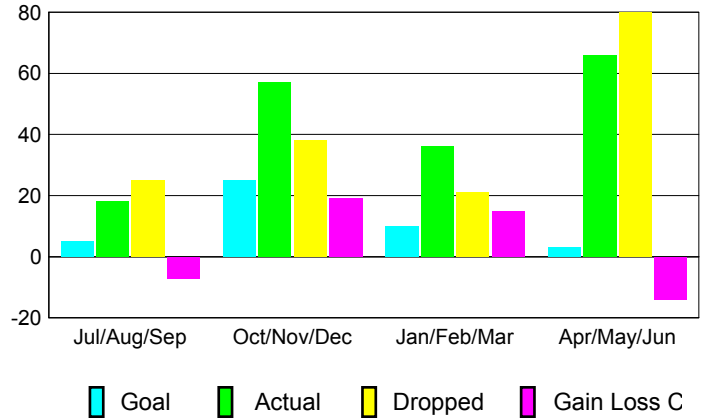

GMT: **TERRY GRAHAM**

Location: **ONTARIO**

GMT CA: **2**

**CLUBS**

Month	New Club Goal	Actual New Clubs	Actual Dropped Clubs	Gain/Loss of Clubs
<b>2012-2013</b>				
Jul/Aug/Sep	0	0	0	0
Oct/Nov/Dec	1	0	0	0
Jan/Feb/Mar	0	0	0	0
Apr/May/June	0	1	0	1
<b>Totals</b>	<b>1</b>	<b>1</b>	<b>0</b>	<b>1</b>

**MEMBERSHIP**

Month	Net Memb Goal	Actual New Memb	Actual Dropped Memb	Gain/Loss of Memb
<b>2012-2013</b>				
Jul/Aug/Sep	5	18	25	-7
Oct/Nov/Dec	25	57	38	19
Jan/Feb/Mar	10	36	21	15
Apr/May/June	3	66	80	-14
<b>Totals</b>	<b>43</b>	<b>177</b>	<b>164</b>	<b>13</b>

**Club Results 2012-2013**

Goal, New, Dropped, Gain/Loss

**Membership Results 2012-2013**

Goal, New, Dropped, Gain/Loss

**YTD Status Quo Clubs 2012-2013**

Status Quo Clubs Compared to Status Quo Members

**Gender Comparison 2012-2013**