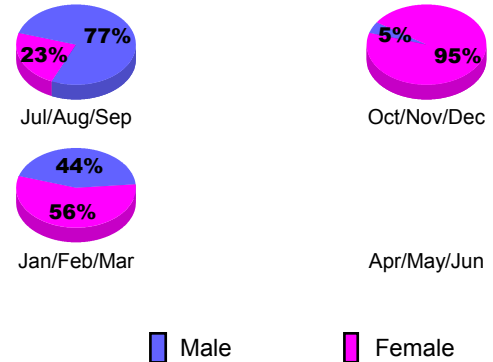

**Club Results 2012-2013**

Goal, New, Dropped, Gain/Loss

**Membership Results 2012-2013**

Goal, New, Dropped, Gain/Loss

**YTD Status Quo Clubs 2012-2013**

Status Quo Clubs Compared to Status Quo Members

**Gender Comparison 2012-2013**