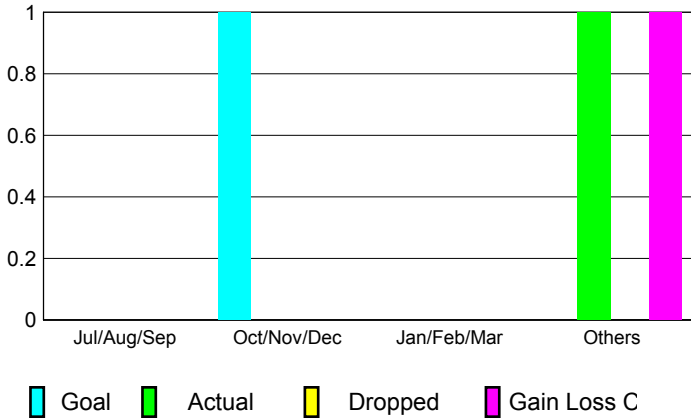

GMT: **TERRY GRAHAM**

Location: **ONTARIO**

GMT CA: **2**

CLUBS

Month	New Club Goal	Actual New Clubs	Actual Dropped Clubs	Gain/Loss of Clubs
2012-2013				
Jul/Aug/Sep	0	0	0	0
Oct/Nov/Dec	1	0	0	0
Jan/Feb/Mar	0	0	0	0
Apr/May/June	0	1	0	1
Totals	1	1	0	1

MEMBERSHIP

Month	Net Memb Goal	Actual New Memb	Actual Dropped Memb	Gain/Loss of Memb
2012-2013				
Jul/Aug/Sep	5	18	25	-7
Oct/Nov/Dec	25	57	38	19
Jan/Feb/Mar	10	36	21	15
Apr/May/June	3	66	80	-14
Totals	43	177	164	13

Club Results 2012-2013

Goal, New, Dropped, Gain/Loss